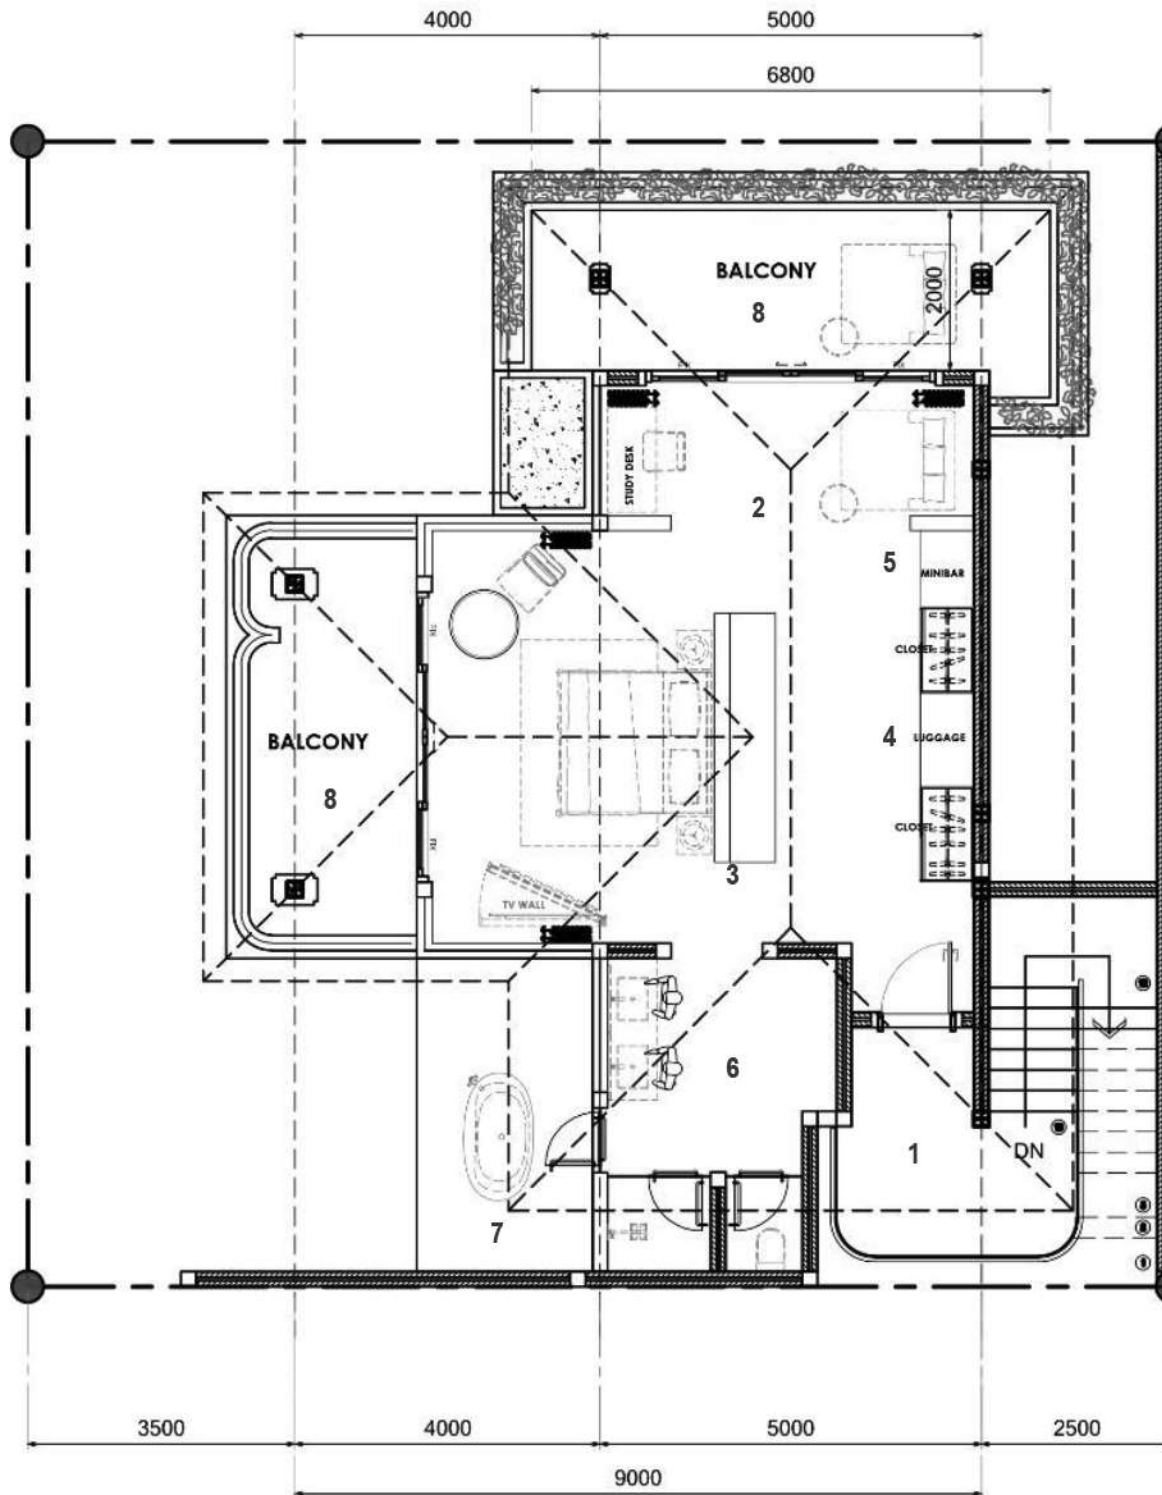

**SAAI VILLA TYPE E
1st FLOORPLAN**

- 1 Pool
- 2 Balcony
- 3 Living Area
- 4 One Bed Guestroom
- 5 Pantry
- 6 Bathroom 1
- 7 Bathub
- 8 Terrace
- 9 Private Pool

**SAAI VILLA TYPE E
2nd FLOORPLAN**

- 1 Stair
- 2 Living Area
- 3 Master Guestroom
- 4 Closet
- 5 Pantry
- 6 Bathroom 2
- 7 Bathub
- 8 Balcony